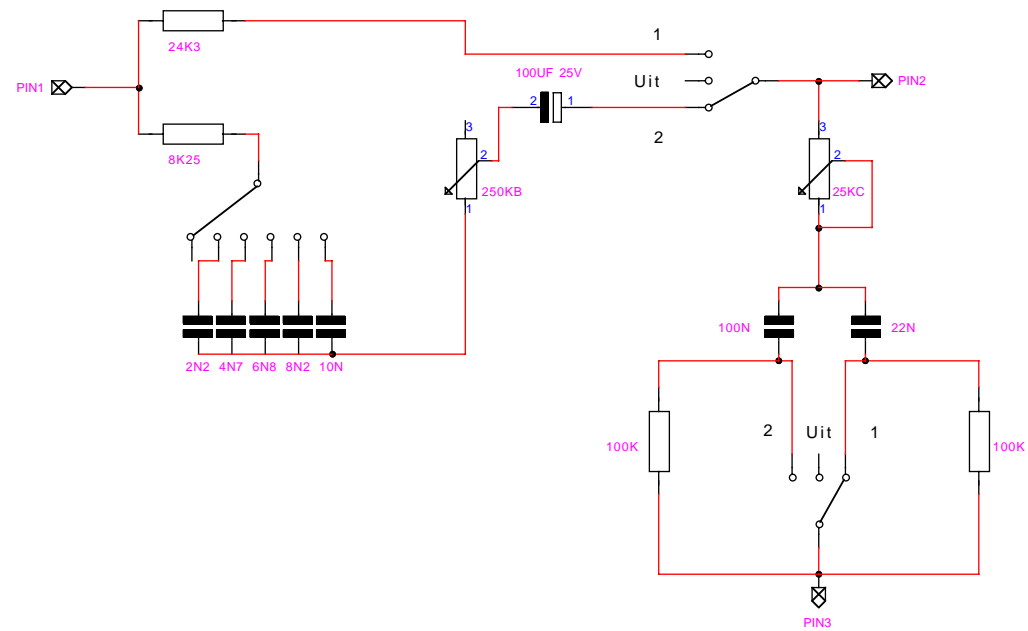

Revision	none	Rev Date	none	Action	none
Drawn	Ernst	Date	10-11-2001	Pagetitle	Tube design
Sheet	1	of	2	Print	4

 Guitar Amps & Customizing

Title
Rebel II
 Drw. nr.
950306

Revision none	Rev Date none	Action none			
Drawn Ernst	Date 10-11-2001	Pagetitle Power-supply	Sheet 2	of 2	Print 4

 Ernst Guitar Amps & Customizing	Title Rebel II
	Drw. nr. 950306

Revision	none	Rev Date	none	Action	none
Drawn	Ernst	Date	21-10-2002	Pagetitle	Feedback en presence regeling
Sheet			1	of	1
Print			4		

 Ernst Guitar Amps & Customizing	Title	Rebel II
	Drw. nr.	950306

 Ernst Guitar Amps & Customizing	Title Rebel II
	Drw. nr. 950306

Revision none	Rev Date none	Action none
Drawn Ernst	Date 21-10-2002	Pagetitle Line out en filter
Sheet 1	of 1	Print 4