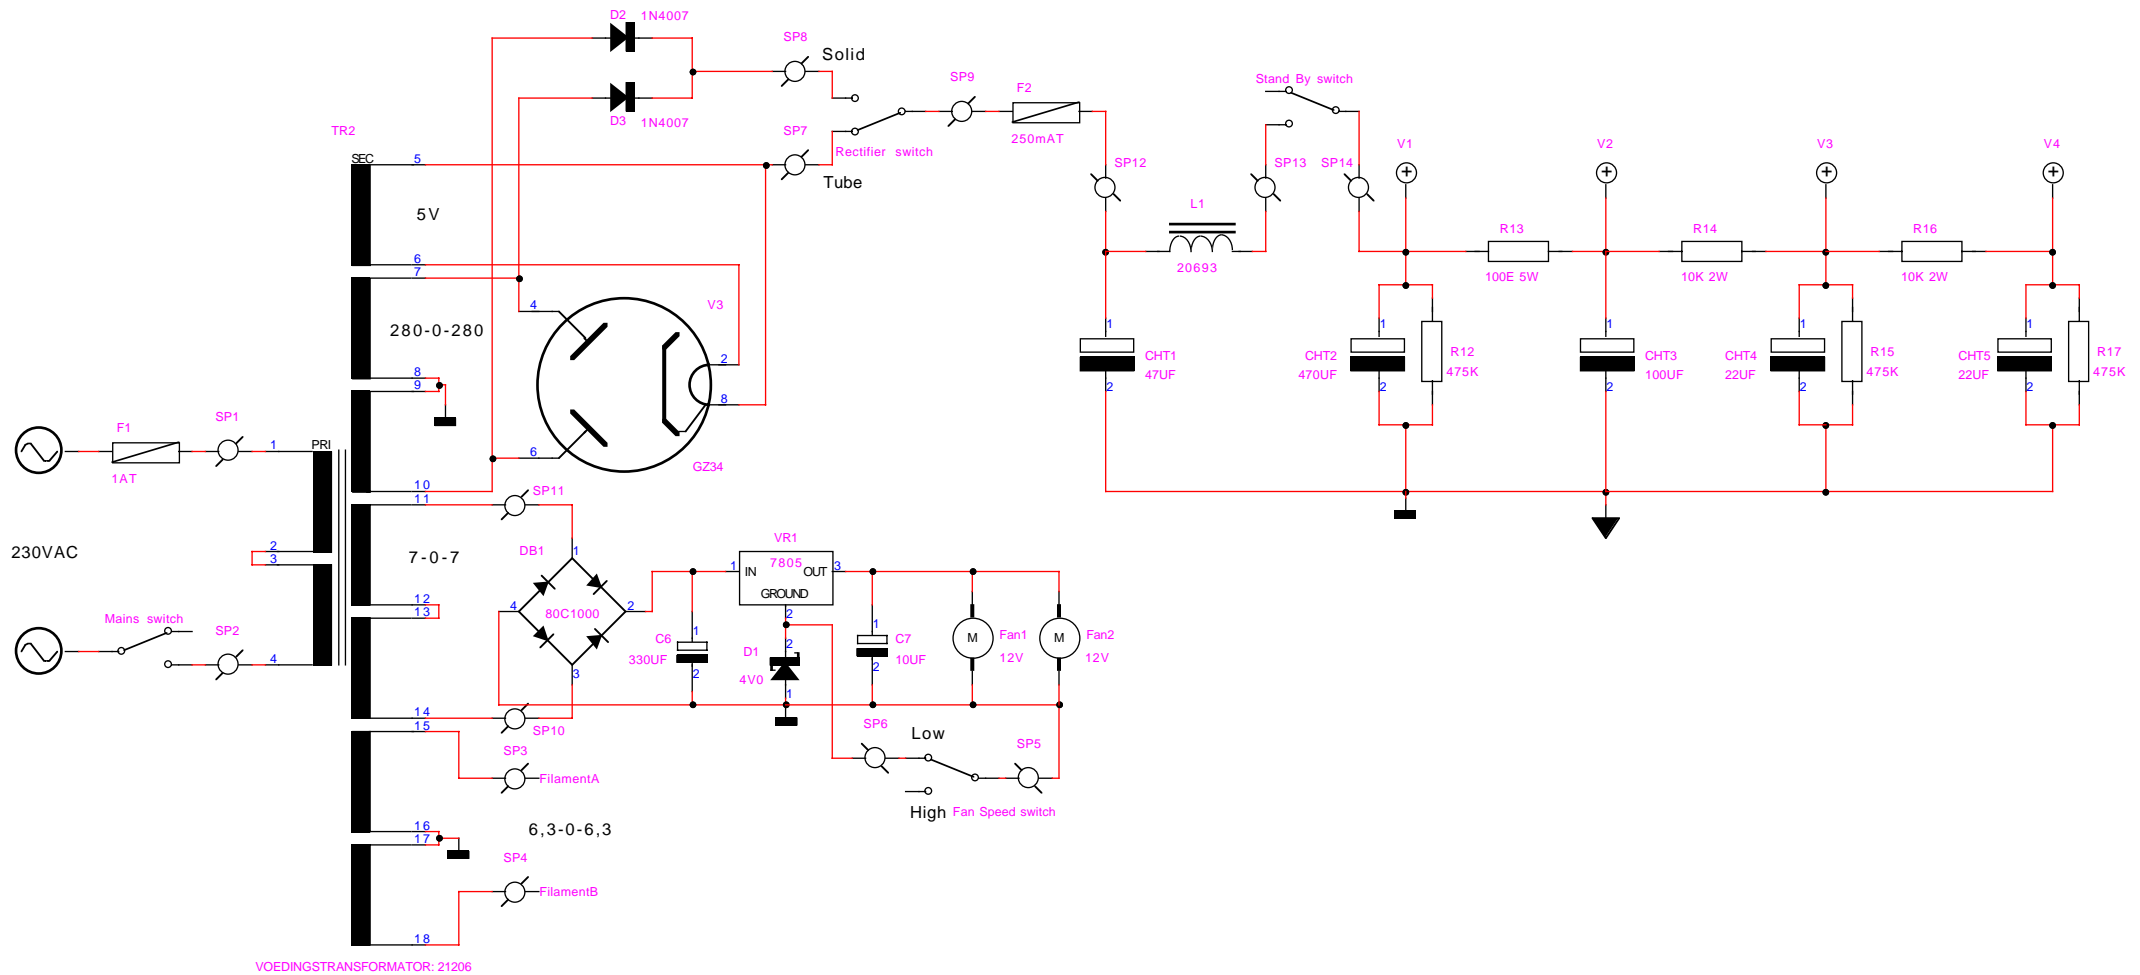

Revision	none	Rev Date	none	Action	none
Drawn	Ernst	Date	10-11-2001	Pagetitle	Tube design
Sheet	1	of	2	Print	4

 Guitar Amps & Customizing

Title
Rebel II
 Drw. nr.
950306

Revision none	Rev Date none	Action none			
Drawn Ernst	Date 10-11-2001	Pagetitle Power-supply	Sheet 2	of 2	Print 4

 Ernst Guitar Amps & Customizing	Title Rebel II
	Drw. nr. 950306

Revision	none	Rev Date	none	Action	none
Drawn	Ernst	Date	21-10-2002	Pagetitle	Feedback en presence regeling
Sheet			1	of	1
Print			4		

 Ernst Guitar Amps & Customizing	Title	Rebel II
	Drw. nr.	950306

 Ernst Guitar Amps & Customizing	Title Rebel II
	Drw. nr. 950306

Revision none	Rev Date none	Action none
Drawn Ernst	Date 21-10-2002	Pagetitle Line out en filter
Sheet 1	of 1	Print 4