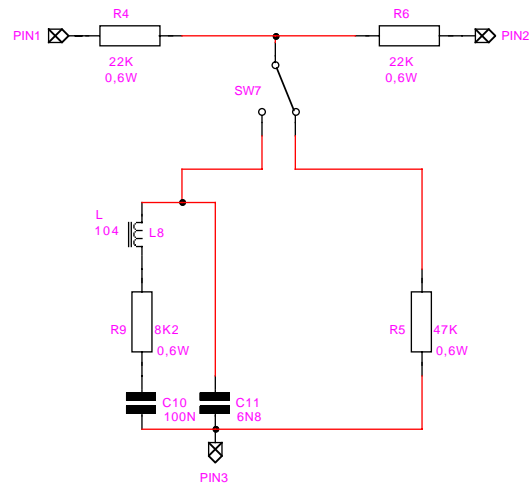

Revision	none	Rev Date	none	Action	none
Drawn	Ernst	Date	10-11-2001	Pagetitle	Tube design
Sheet	1	of	2	Print	4

 Guitar Amps & Customizing

Title
Rebel II
 Drw. nr.
950306

Revision none	Rev Date none	Action none			
Drawn Ernst	Date 10-11-2001	Pagetitle Power-supply	Sheet 2	of 2	Print 4

 Ernst Guitar Amps & Customizing	Title Rebel II
	Drw. nr. 950306

Revision	none	Rev Date	none	Action	none
Drawn	Ernst	Date	21-10-2002	Pagetitle	Feedback en presence regeling
Sheet			1	of	1
Print			4		

 Ernst Guitar Amps & Customizing	Title	Rebel II
	Drw. nr.	950306

 Ernst Guitar Amps & Customizing	Title Rebel II
	Drw. nr. 950306

Revision none	Rev Date none	Action none
Drawn Ernst	Date 21-10-2002	Pagetitle Line out en filter
Sheet 1	of 1	Print 4